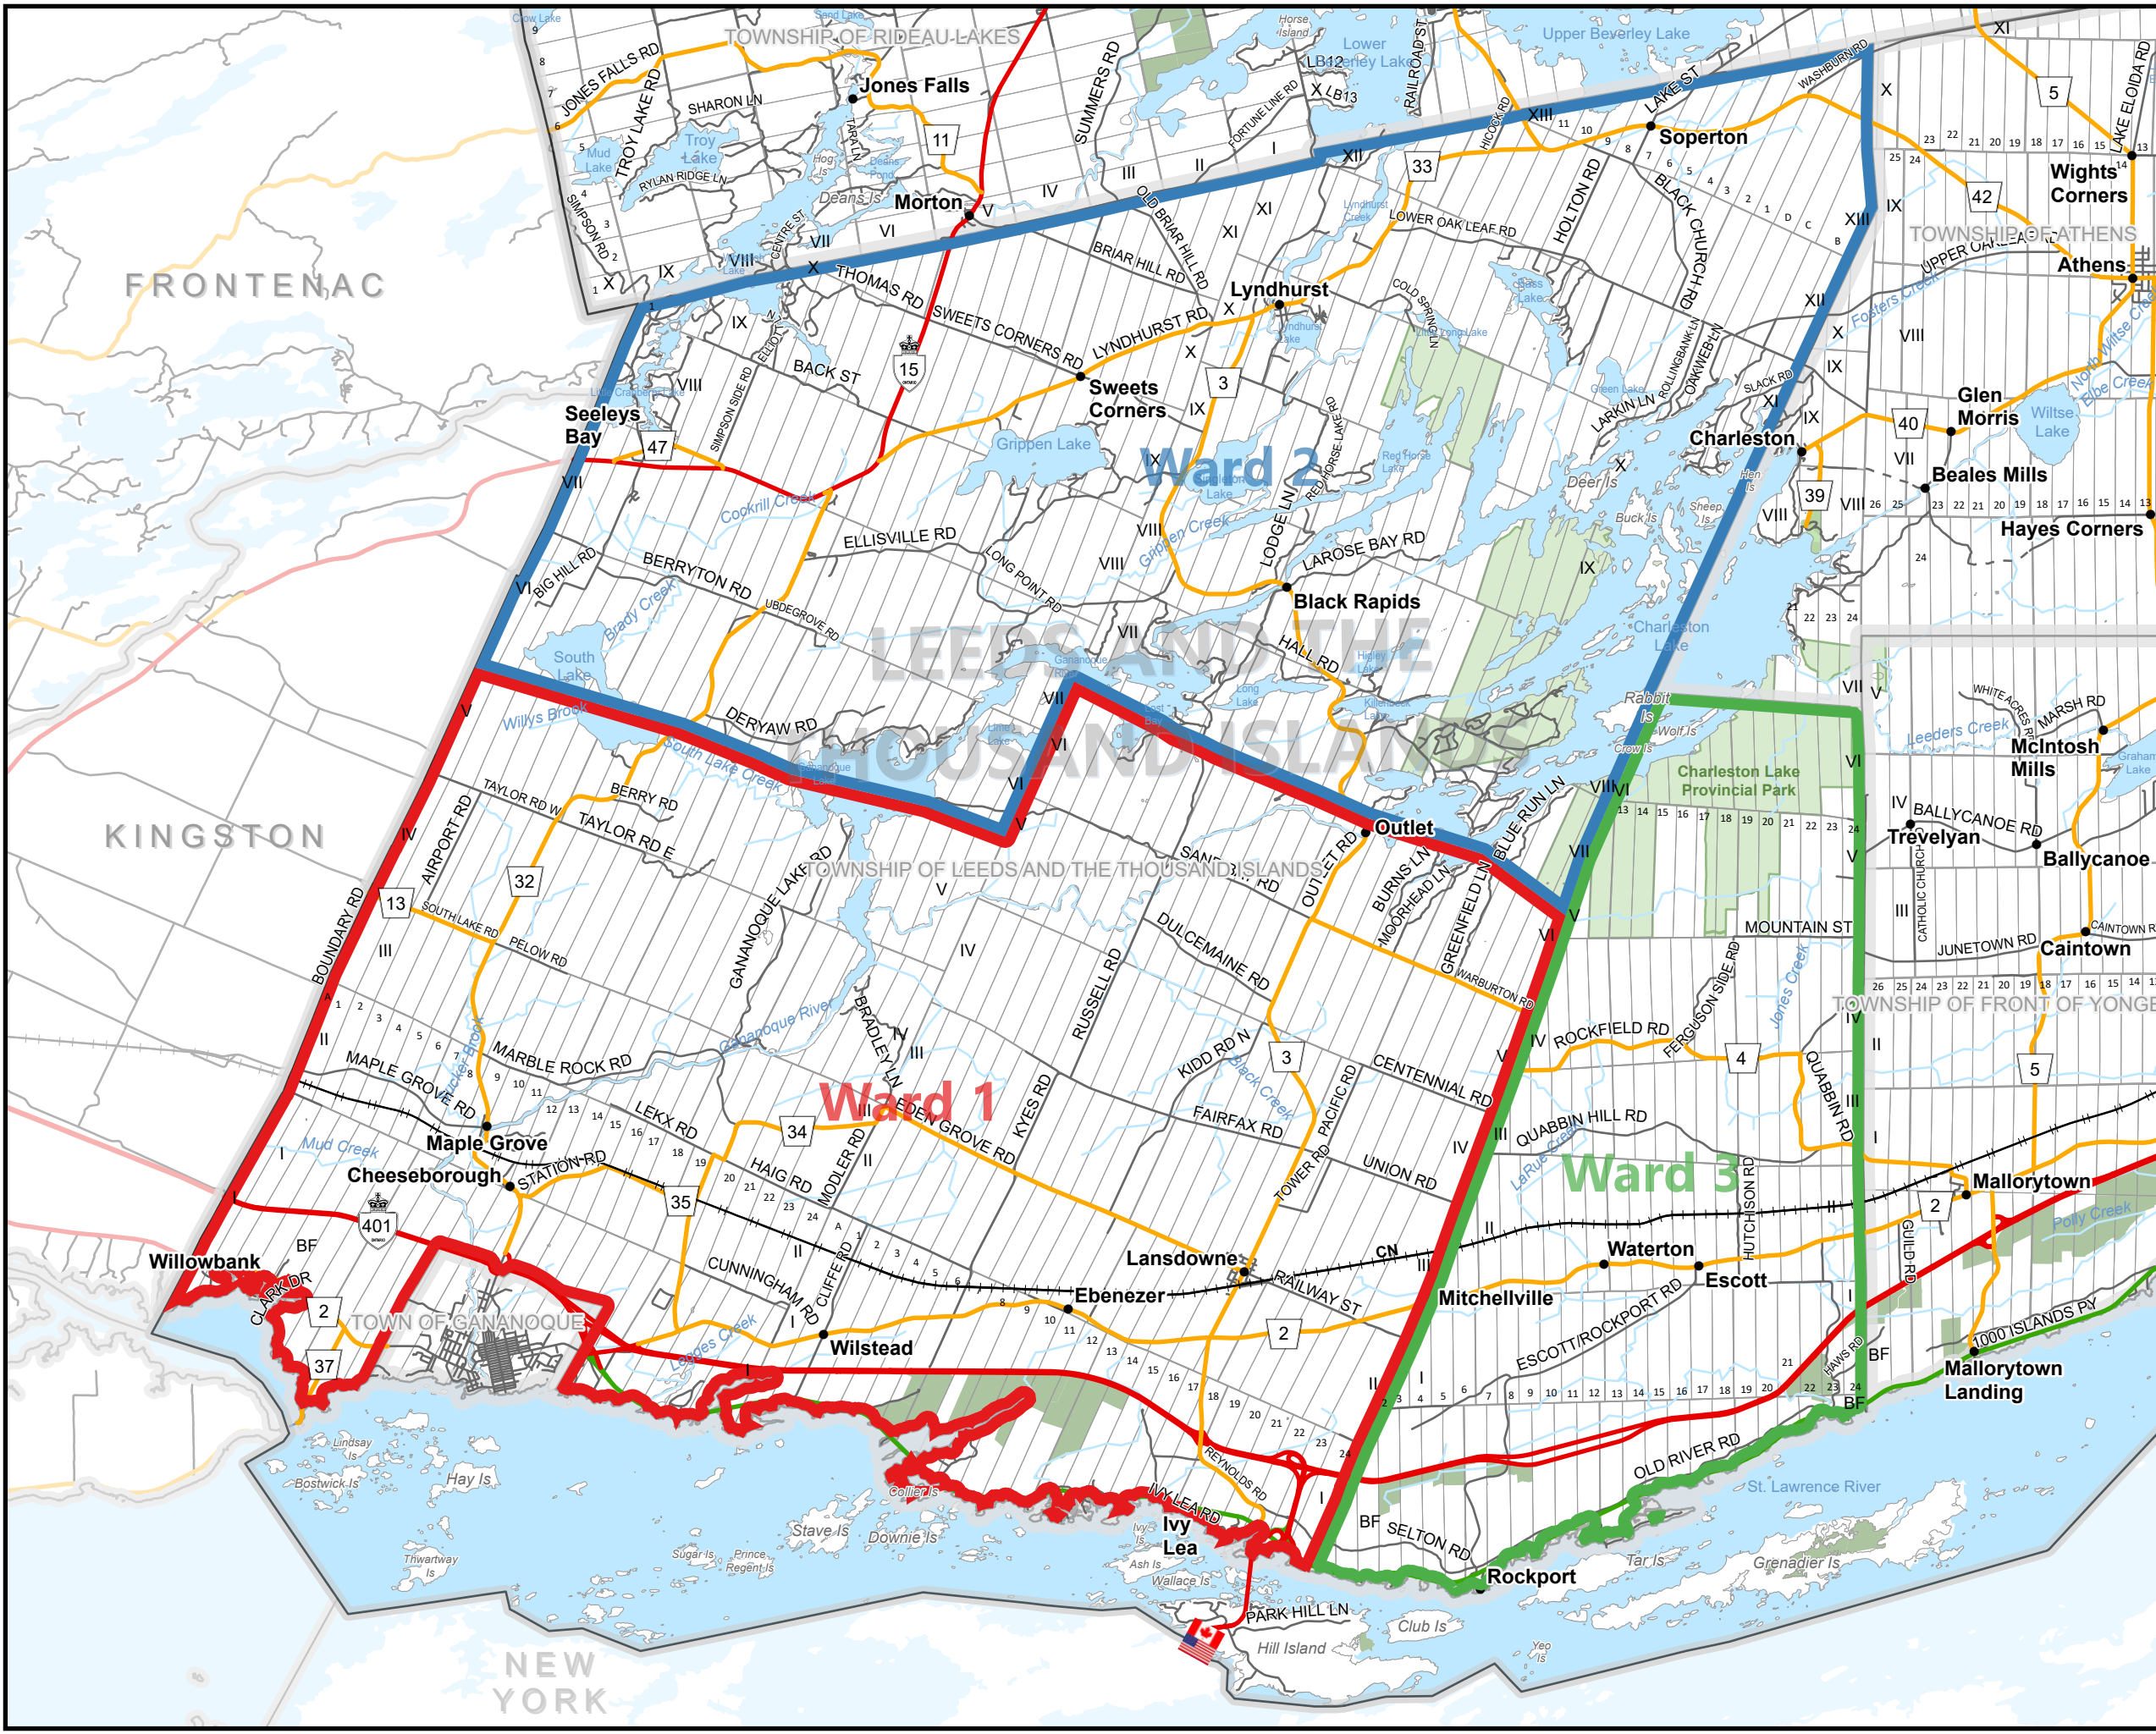

# Township of Leeds and the Thousand Islands

## Map Features

- Hamlets & Village
- Provincial Highway
- County Road
- 1000 Islands Parkway
- Municipal Road
- Private Road
- - - Ferry Connection
- - - Unmaintained
- Railway
- Streams and Creeks
- Water Body
- Provincial Park
- National Park
- County Forest and County Park

This map is illustrative only. Do not rely on it as being a precise indicator of routes, locations of features, nor as a guide to navigation.

Designed and produced by: United Counties of Leeds & Grenville.

Source of information: Universal Transverse Mercator, Grid Zone 18, North American Datum 1983, with data supplied under licence by members of the Ontario Geospatial Data Exchange (OGDE), and Teranet Inc.